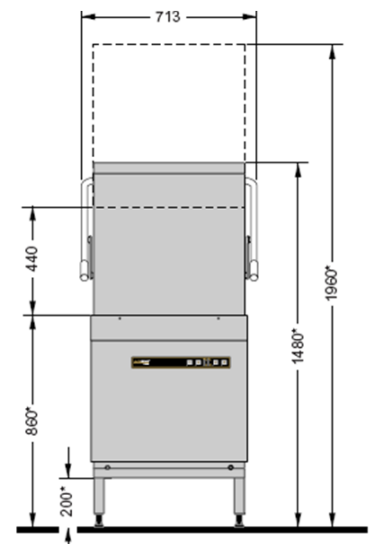

DIMENSIONAL DRAWING

A		ø 50 mm dia
B		ø 3/4" ss hose
C		240/50/1

CONNECTIONS

① Drain hose	2,000 mm ID 20 / OD 25
② Supply hose	2,000 mm R 3/4"
Required flow rate	5 l/min
Flow pressure	2.0 - 6 bar (200 to 600kPa)
Max. supply water temperature	60 °C
③ Power cord	2,500 mm
Supply hose for	
④ Detergent	2,000 mm
⑤ Rinse aid	2,000 mm