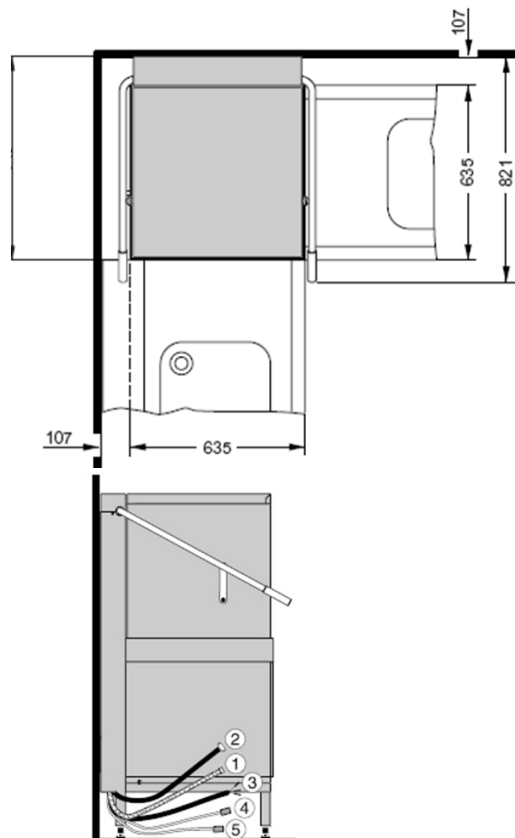

PRODUCT ADVANTAGES

- Easy-to-use electronic controls with 3 cycles - 75, 150 & 180 seconds
- Digital temperature gauges
- Suitable for all dish & glass washing applications. Useable chamber height of 440mm. Able to wash 1/1 GN pans when using optional open ended tray racks
- Low 2.3 litres per cycle rinse volume dish / glasswasher
- Fully enclosed 4 sided hood design - avoiding loss of energy / steam
- Optimum hygienic - deep drawn tank with coved corners (no welds) and SELF-CLEANING CYCLE
- Polypropylene wash and stainless steel rinse arm with patented WIDE ANGLE FAN nozzle to maximise wash & rinse performance
- Wash pump inlet strainer to ensure machine reliability
- Includes chemical dispensers, fill hose, power lead / plug & pump-out drain for quick & easy installation
- Includes 1 x plate rack & 1 x cutlery holder
- WATERMARK approved
- NOT SUITABLE FOR USE WITH REVERSE OSMOSIS SYSTEMS
- MADE IN GERMANY

TECHNICAL DATA

Wash tank temperature	55 - 65°C
Rinse water temperature (booster tank)	Minimum 82°C
Low temp cut-out (thermostop) activated	Yes
Cycle times	1. 75sec. 2. 150sec. 3. 180sec.
Water consumption	2.3 litres
Tank capacity	21 litres
Tank heating	2.5 kW
Power supply	240/50/1 - 15 A
Booster loading	2.6 kW
Total loading	3.2 kW
Pump capacity	0.4 kW
Loading height	440 mm
Bench to bench - internal dimension	628 mm

DIMENSIONAL DRAWING

A		ø 50 mm dia
B		ø 3/4" ss hose
C		240/50/1

CONNECTIONS

① Drain hose	2,000 mm ID 20 / OD 25
② Supply hose	2,000 mm R 3/4"
Required flow rate	5 l/min
Flow pressure	2.0 - 6 bar (200 to 600kPa)
Max. supply water temperature	60 °C
③ Power cord	2,500 mm
Supply hose for	
④ Detergent	2,000 mm
⑤ Rinse aid	2,000 mm