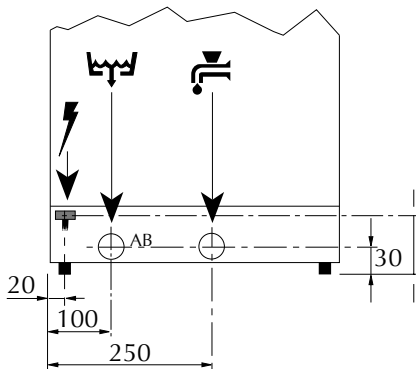

UNDERCOUNTER GLASSWASHERS

Accessories not included

Waste

EW340 comes complete with drain pump, drain hose must be lifted 750mm above machine base.

Detergent

Detergent pump and rinse aid pump are fitted, refer installation instructions.

EUROWASH EW340

Rack Dimensions (mm)	430 x 355
Door Opening (mm)	325
Total Load (V/Hz/pH/Kw)	250/50/1 3.5Kw/15A
Double-Walled Door	YES
Water Consumption (lt/cycle)	2.5
Tank Capacity (lt)	11
Rinse Pump	OPTIONAL
Drain Pump	STANDARD
Detergent Dispenser	STANDARD
Rinse-Aid Dispenser	STANDARD
Control Panel	Electronic Soft-Touch with Digital Gauges
Self-Diagnostic System	YES