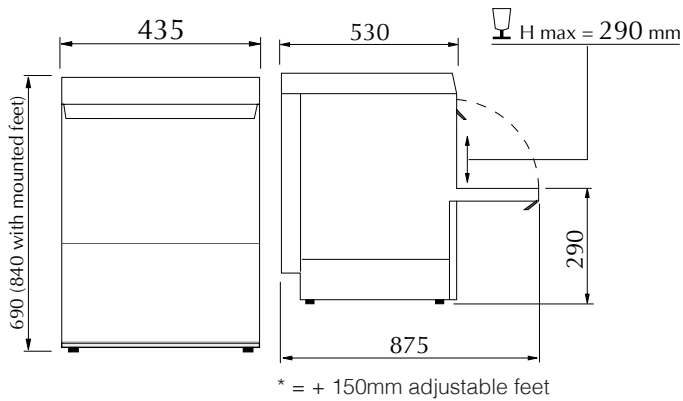

Waste

EW340 comes complete with drain pump, drain hose must be lifted 750mm above machine base.

Detergent

Detergent pump and rinse aid pump are fitted, refer installation instructions.

EW340

Undercounter Glasswasher

1200 Glasses/hour

Wash Cycles:

60 sec

120 sec

The Eurowash EW340 multi-function, Undercounter Glasswasher, is the ideal choice for glass washing. Efficient, user-friendly, reliable and cheap to run.

Water consumption is restricted to an amazing 2.5 litres per cycle, regardless of the total wash time. You save water, electricity, chemicals and money! The easily accessed, soft touch controls puts at your fingertips, two wash cycles pending the soil level.

Safety is paramount in food preparation, in the EW340, all cycles are controlled through Thermostop technology to ensure correct set temperatures are achieved.

The EW340 is clever enough to self diagnose its operation and advise you of any problems encountered.

The built-in energy-saving setting, ensures high efficiency and lower running costs .

The Eurowash EW340 features easily removable, stainless steel and Thermoplas wash and rinse arms, to enable thorough cleaning. The EW340 comes complete with two wire racks and one cutlery basket.

EUROWASH EW340

Rack Dimensions (mm)	430 x 355
Door Opening (mm)	325
Total Load (V/Hz/pH/Kw)	250/50/1 3.5Kw/15A
Double-Walled Door	YES
Water Consumption (lt/cycle)	2.5
Tank Capacity (lt)	11
Rinse Pump	OPTIONAL
Drain Pump	STANDARD
Detergent Dispenser	STANDARD
Rinse-Aid Dispenser	STANDARD
Control Panel	Electronic Soft-Touch with Digital Gauges
Self-Diagnostic System	YES

This machine must be installed in accordance with AS/NZS3500.1