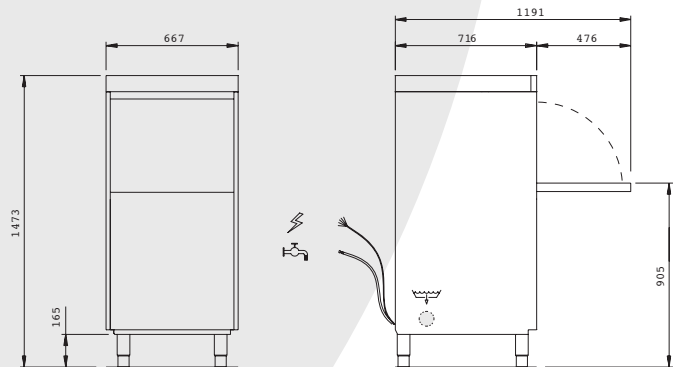

EW3101

Compact Pot Washer

Wash Cycle:

120sec · 360 sec

The Eurowash EW3101 Pot washer delivers fantastic wash results with its minimum 2 minute wash cycle.

Water consumption is restricted to 3.5 litres per cycle regardless of total wash time. You save water, electricity, chemicals & Money. The easily accesses, soft controls put at your fingertips the power of 3 unique wash cycles, to tackle from the lightest to the heaviest of workloads.

With the use of (optional) supports it can wash even 60/40 baking pans and bread racks. The plastic 50 x 50 cm dish racks can be inserted directly.

Accessories not included

EUROWASH EW3101	
Dimensions: WxDxH (mm)	670 x 720 x 1470
Rack Dimensions: W x D (mm)	500 x 600
Clearance: (mm)	400
Total Load (V/Hz/pH/Kw)	500/50/3N 6.8Kw
Washing Cycle Duration	2-4-6-∞
Inst. Power	KW 6.8
Water Consumption	3.5lt/rack
Tank Capacity	20 ltr
Detergent Doser	YES
Rinse Aid Doser	YES